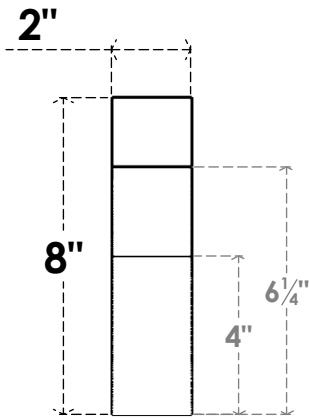

ITEM NUMBER: RFTURS020X08000X20000X008DEL00RCPR

2"W X 8"H X 20"L TIMBERTHANE ROUGH CEDAR DEL MONTE FAUX WOOD SOLID RAFTER TAIL, 8"L END, PRIMED TAN

ISOMETRIC

GENERATED DATE : 03/02/2023

EKENA MILLWORK
2300 WEST MAIN ST.
CLARKSVILLE, TX 75426
TOLL FREE: 866-607-0453
WWW.EKENAMILLWORK.COM

NOTES

1. INSTALLATION TO BE COMPLETED IN ACCORDANCE WITH MANUFACTURER'S SPECIFICATIONS.
2. DRAWING MAY NOT BE TO SCALE
3. THIS DRAWING IS INTENDED FOR DESIGN AND PLANNING PURPOSES ONLY.
4. ALL INFORMATION CONTAINED HEREIN WAS CURRENT AT THE TIME OF DEVELOPMENT BUT MUST BE REVIEWED AND APPROVED BY THE PRODUCT MANUFACTURER TO BE CONSIDERED ACCURATE.
5. TIMBERTHANE ARCHITECTURAL PRODUCTS ARE MADE FROM HIGH DENSITY URETHANE AND COME FACTORY PRIMED