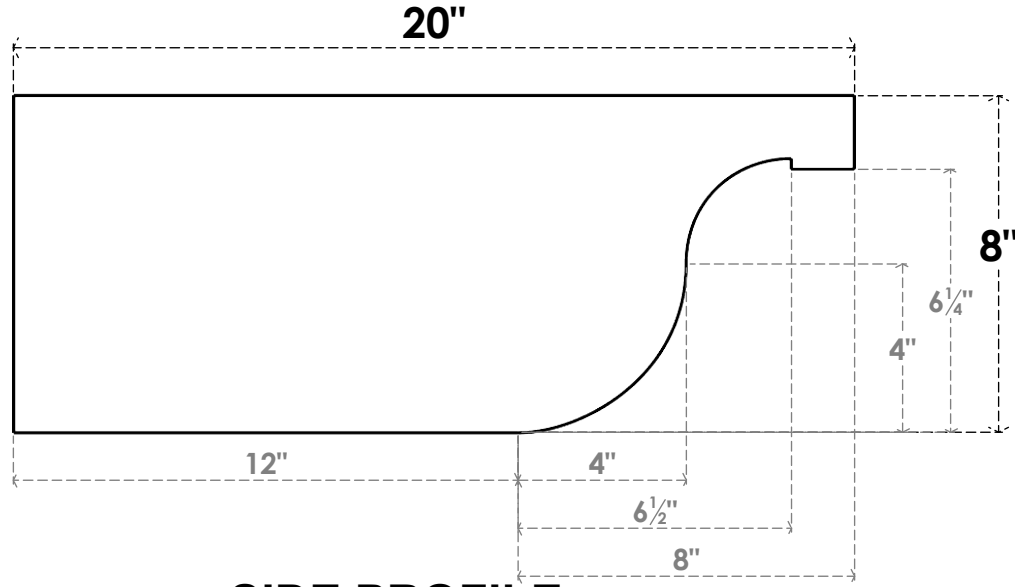

ITEM NUMBER: RFTURS020X08000X20000X008DEL00RCPR

2"W X 8"H X 20"L TIMBERTHANE ROUGH CEDAR DEL MONTE FAUX WOOD SOLID RAFTER TAIL, 8"L END, PRIMED TAN

ISOMETRIC

GENERATED DATE : 03/02/2023

EKENA MILLWORK
2300 WEST MAIN ST.
CLARKSVILLE, TX 75426
TOLL FREE: 866-607-0453
WWW.EKENAMILLWORK.COM

NOTES

1. INSTALLATION TO BE COMPLETED IN ACCORDANCE WITH MANUFACTURER'S SPECIFICATIONS.
2. DRAWING MAY NOT BE TO SCALE
3. THIS DRAWING IS INTENDED FOR DESIGN AND PLANNING PURPOSES ONLY.
4. ALL INFORMATION CONTAINED HEREIN WAS CURRENT AT THE TIME OF DEVELOPMENT BUT MUST BE REVIEWED AND APPROVED BY THE PRODUCT MANUFACTURER TO BE CONSIDERED ACCURATE.
5. TIMBERTHANE ARCHITECTURAL PRODUCTS ARE MADE FROM HIGH DENSITY URETHANE AND COME FACTORY PRIMED